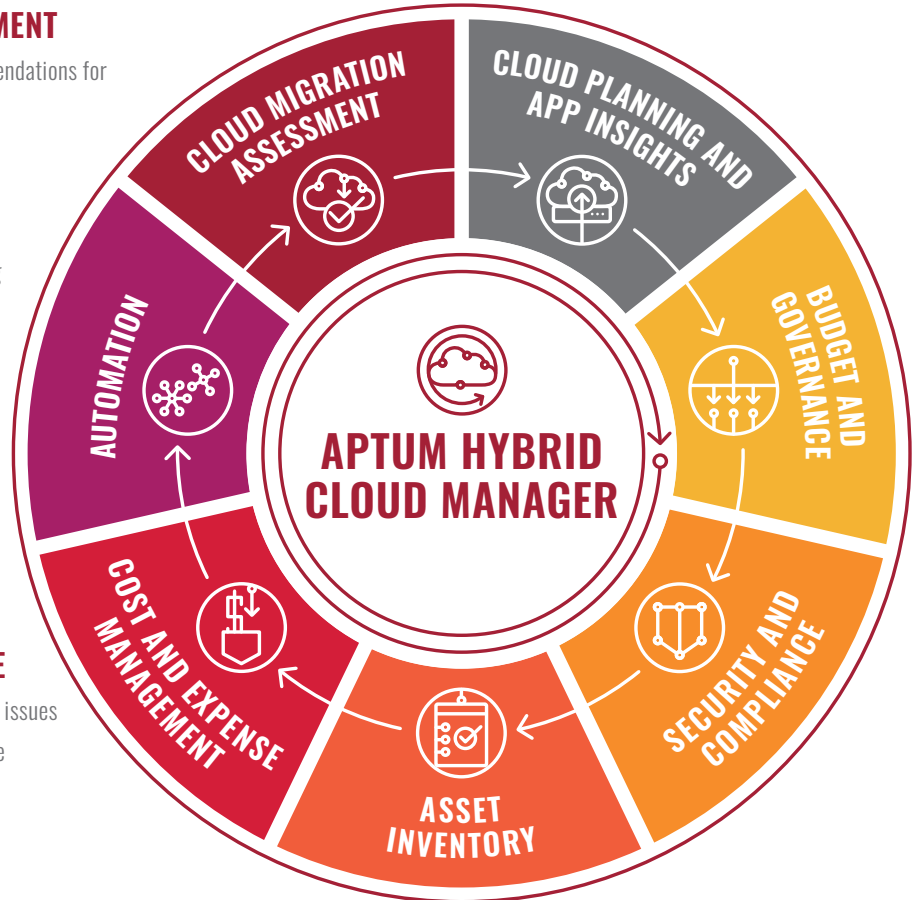

Unlock the Full Power of Cloud

Aptum Hybrid Cloud Manager allows you to seamlessly integrate multiple clouds with a structured approach for governing and securing data.

CLOUD MIGRATION ASSESSMENT

- Identify and compare migration recommendations for Azure and AWS

CLOUD PLANNING AND APP INSIGHTS

- Cost and Resource optimization ensuring best use of assets

BUDGET AND GOVERNANCE

- Complete visibility of all cloud spend
- Maintain control on what is provisioned - what, where, when
- Control data sovereignty, costs and lifespan of resources

SECURITY AND COMPLIANCE

- Identify and remediate high risk security issues
- Simplify management of your compliance requirements

ASSET INVENTORY

- Access a global view of all assets
- Tag assets to identify and group resources accurately

COST MANAGEMENT AND OPTIMIZATION

- Understand and measure the performance of your cloud assets
- Easily identify costs savings opportunities
- Understand billing parameters

AUTOMATION AND DEVOPS/CONTAINER SERVICES

- Efficiently deploy templates for speed and consistency
- Avoid errors in deployment
- Roll out repeatable workflows to lower level of effort

TO LEARN MORE ABOUT HOW OUR SERVICES CAN HELP YOUR ORGANIZATION, PLEASE VISIT:

info@aptum.com

www.aptum.com